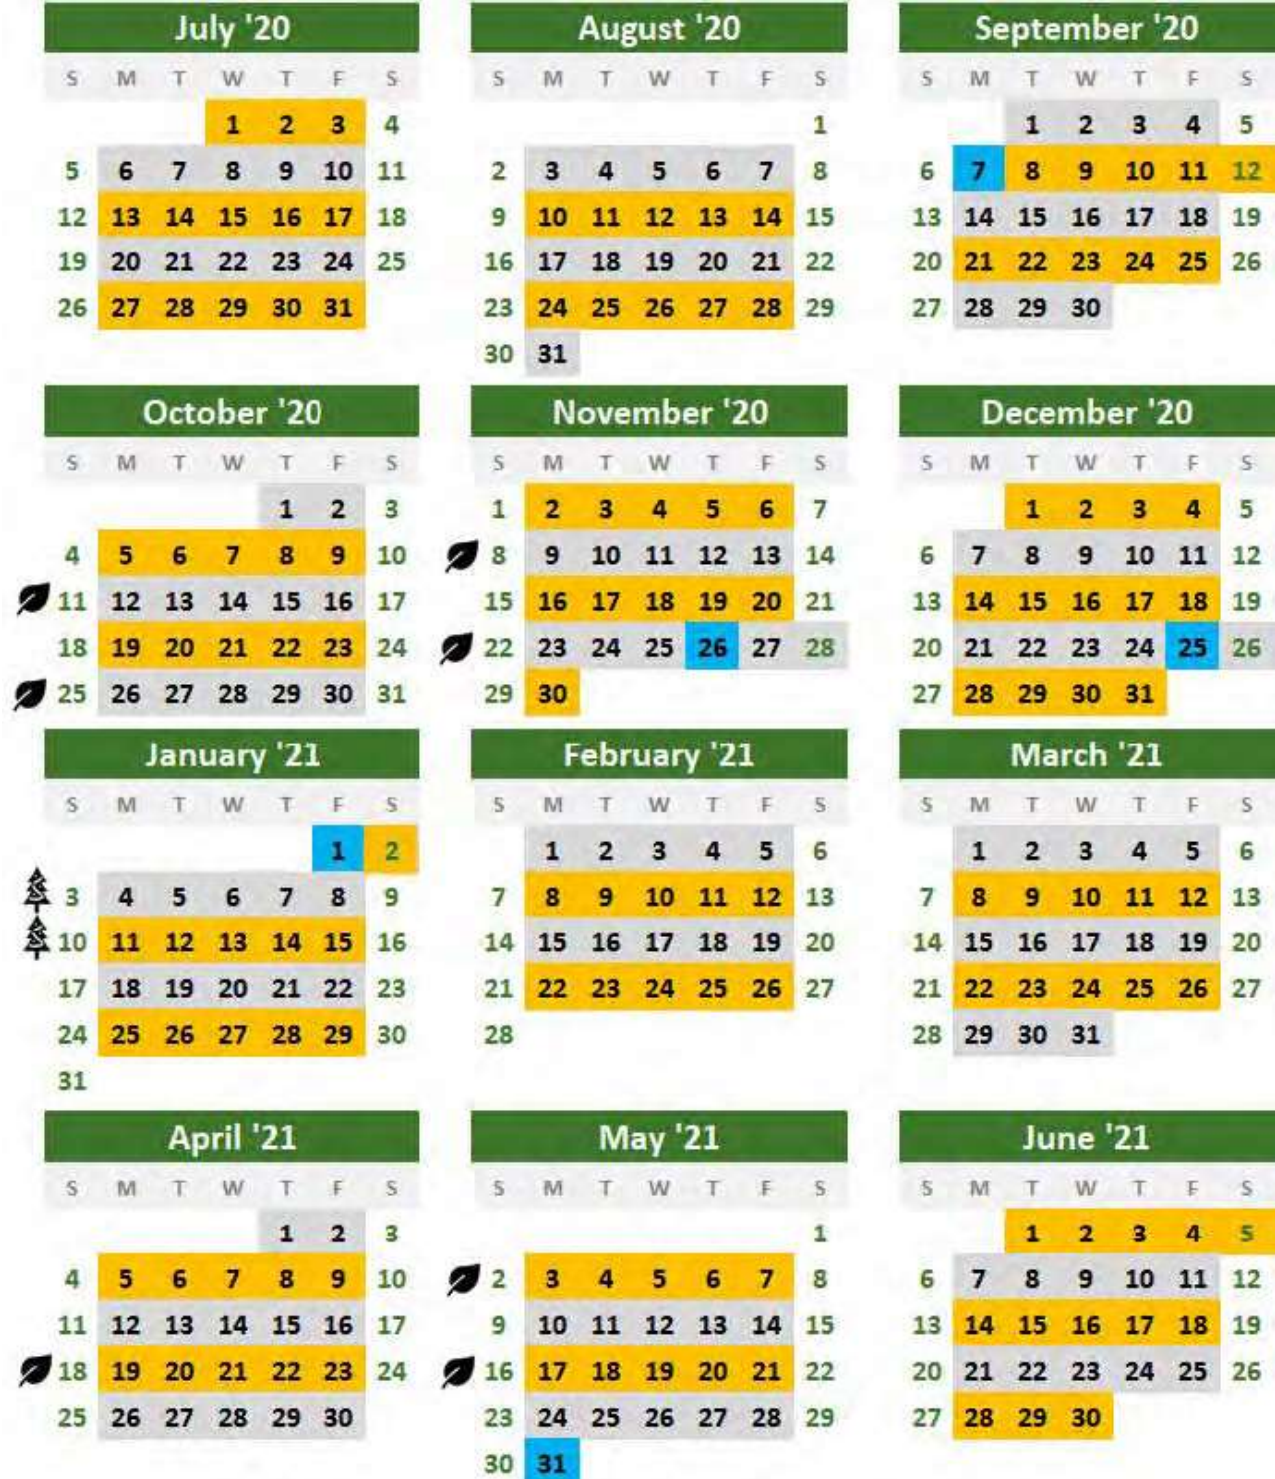

2020-2021 Collection Schedule

 Mixed Paper Collection Week

 Observed Holiday

 Leaf and Yard Waste Collection Week

 Commingled Collection Week

 Christmas tree collection Week

Holiday Schedule

When an observed holiday falls on a normal collection day, collections will be delayed by one day for the rest of the week.

The following holidays will result in delayed collections:

New Years Day - Memorial Day - Labor Day - Thanksgiving Day - Christmas Day