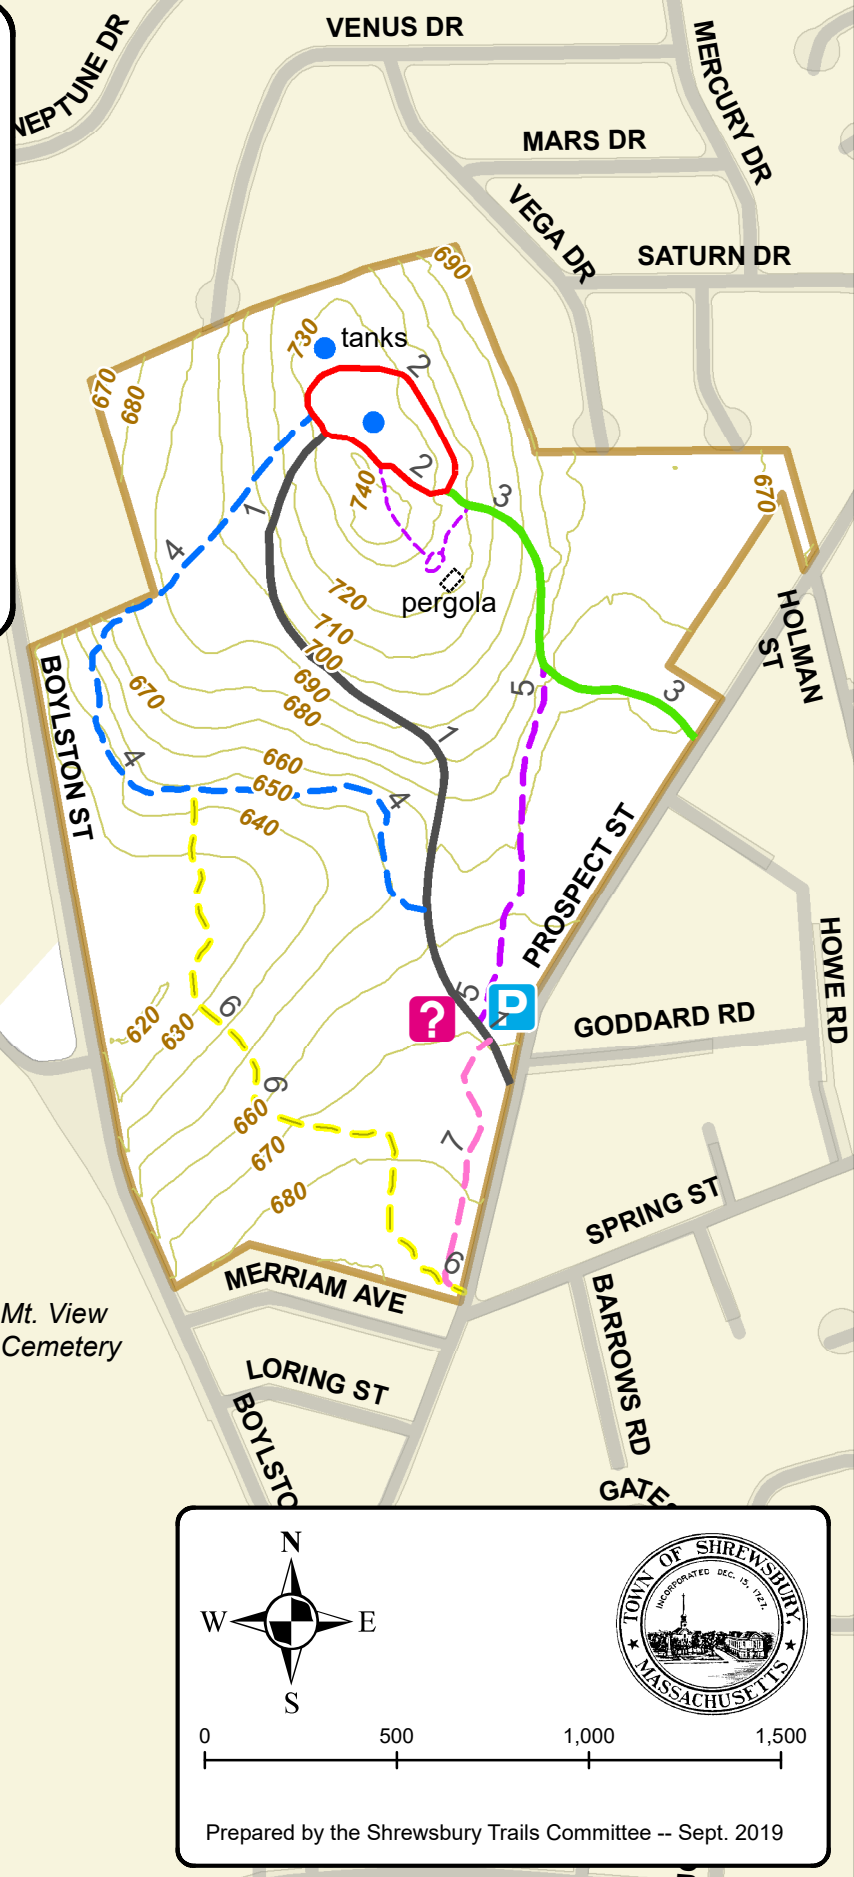

Prospect Park

Parking

Kiosk - Information

Trail Legend

1 - Paved road (0.38 mi.)

2 - Paved loop (0.2 mi.)

3 - Paved road (0.2 mi.)

4 - Trail (0.43 mi.)

5 - Trail (0.2 mi.)

6 - Trail (0.34 mi.)

7 - Trail (0.1 mi.)

Prepared by the Shrewsbury Trails Committee -- Sept. 2019