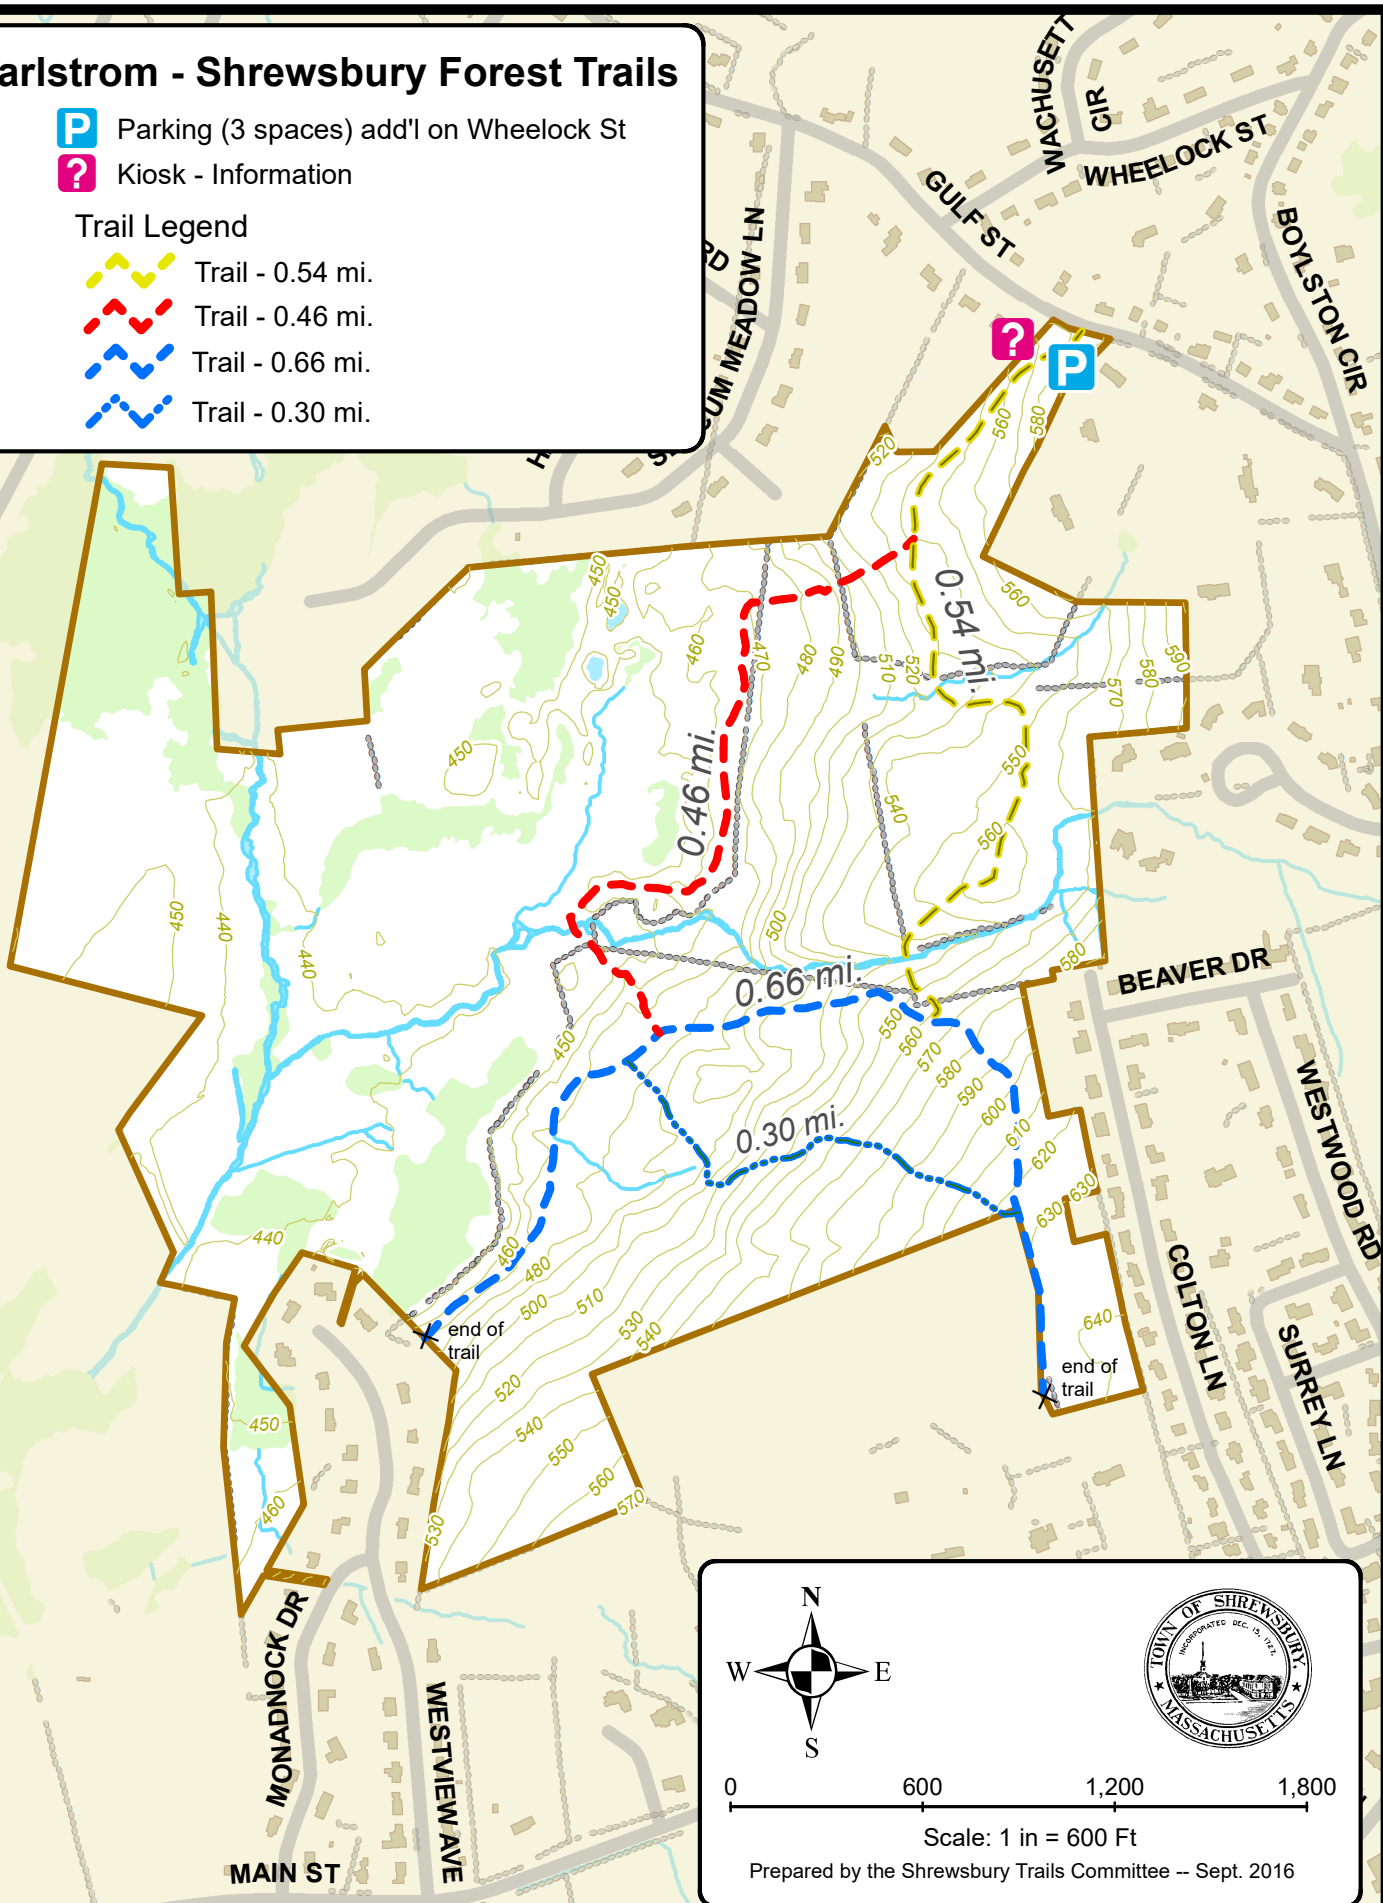

Carlstrom - Shrewsbury Forest Trails

P Parking (3 spaces) add'l on Wheelock St

? Kiosk - Information

Trail Legend

-  Trail - 0.54 mi.
-  Trail - 0.46 mi.
-  Trail - 0.66 mi.
-  Trail - 0.30 mi.

Scale: 1 in = 600 Ft

Prepared by the Shrewsbury Trails Committee -- Sept. 2016