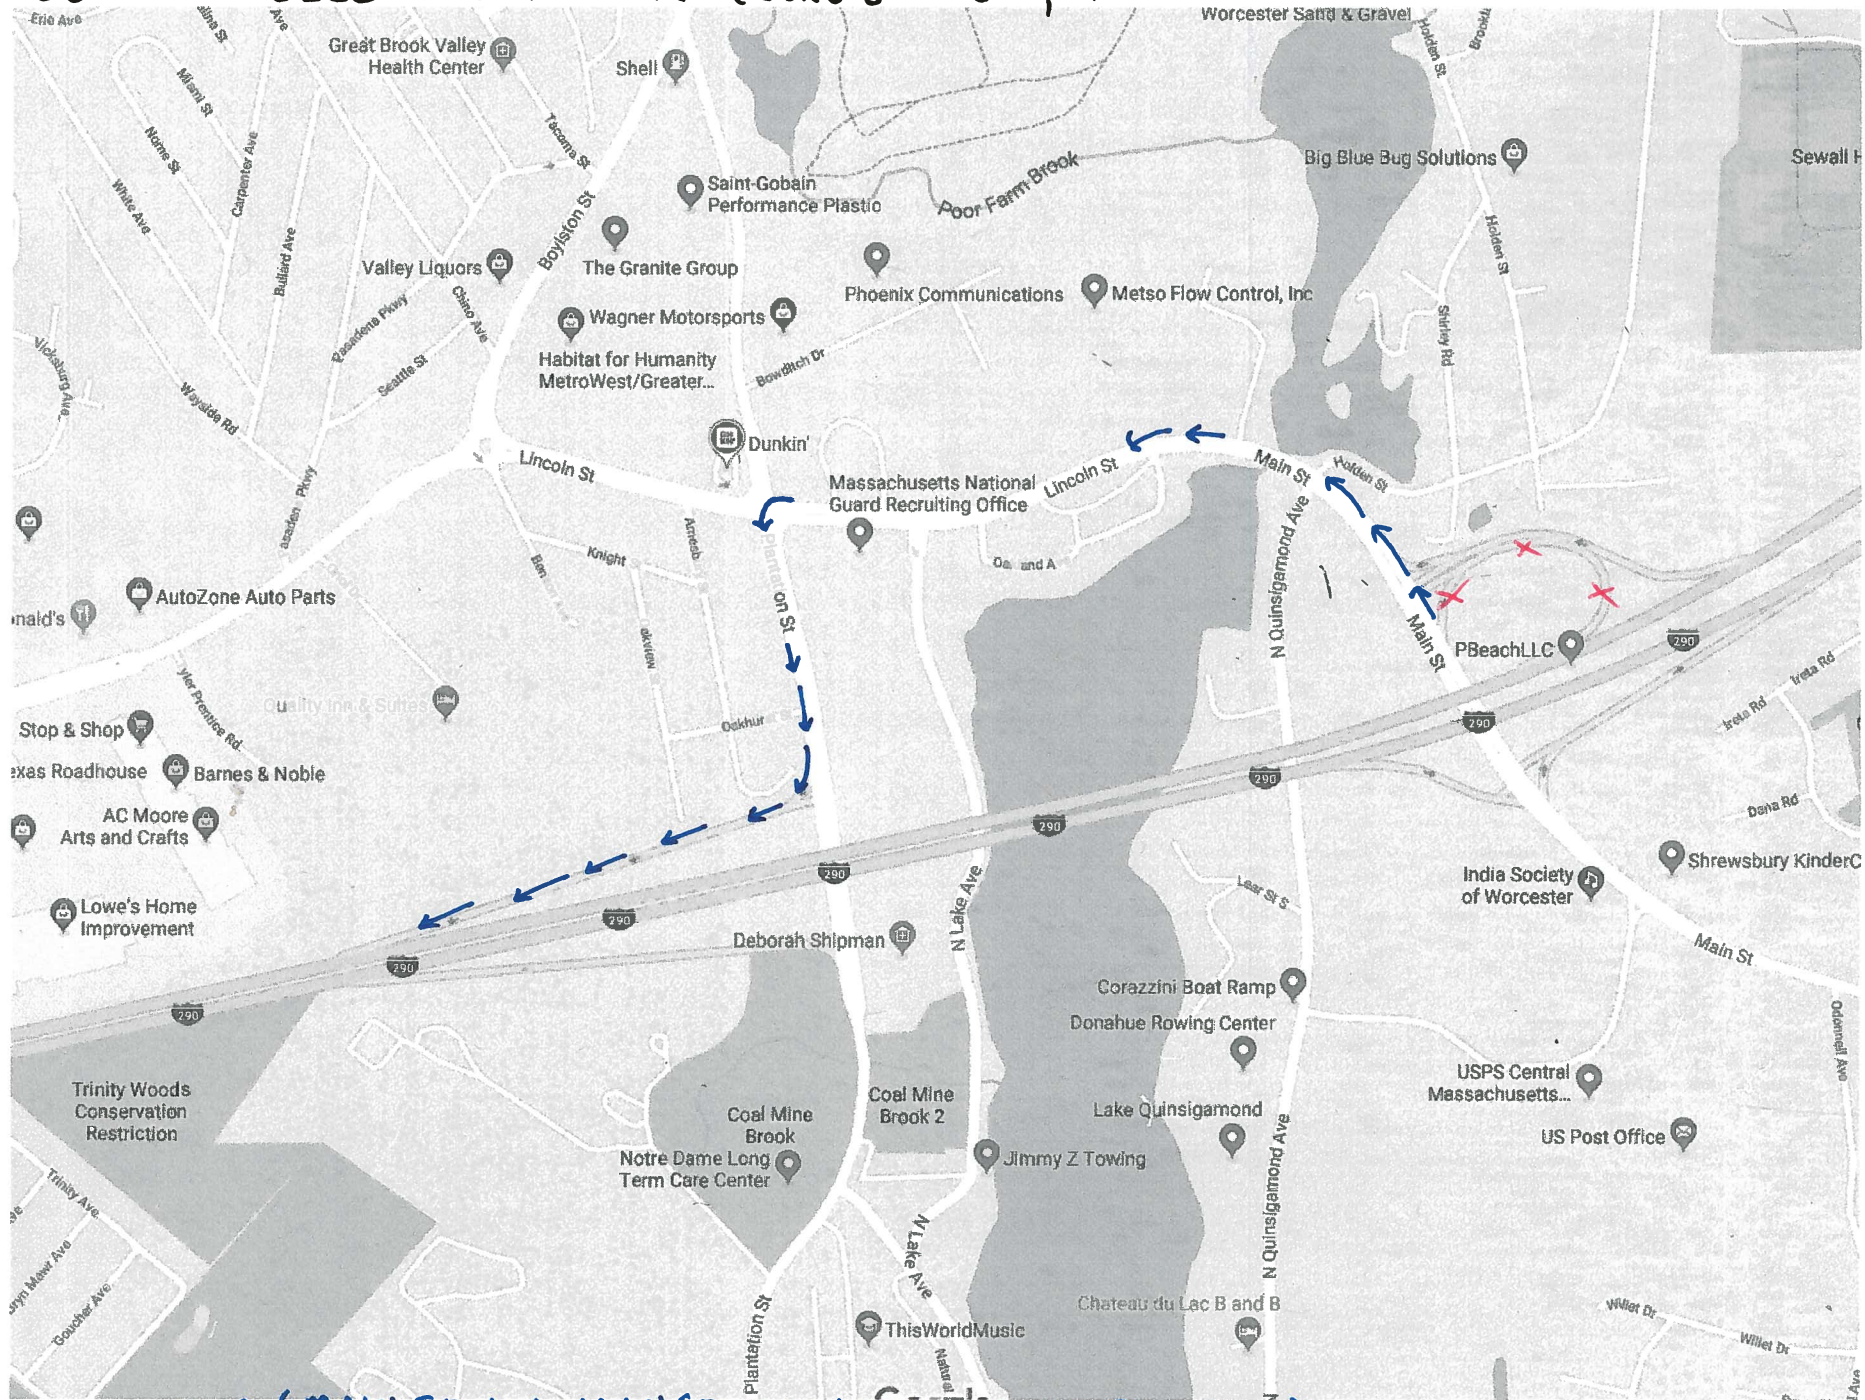

DETOUR - SELCO LIGHT WORK (JUNE 3RD - 6TH, 9:00 PM - 4:00 AM)

■ DETOUR (MAIN ST to LINCOLN ST to PLANTATION ST to I290 WEST)

■ CLOSED (WB on-ramp)