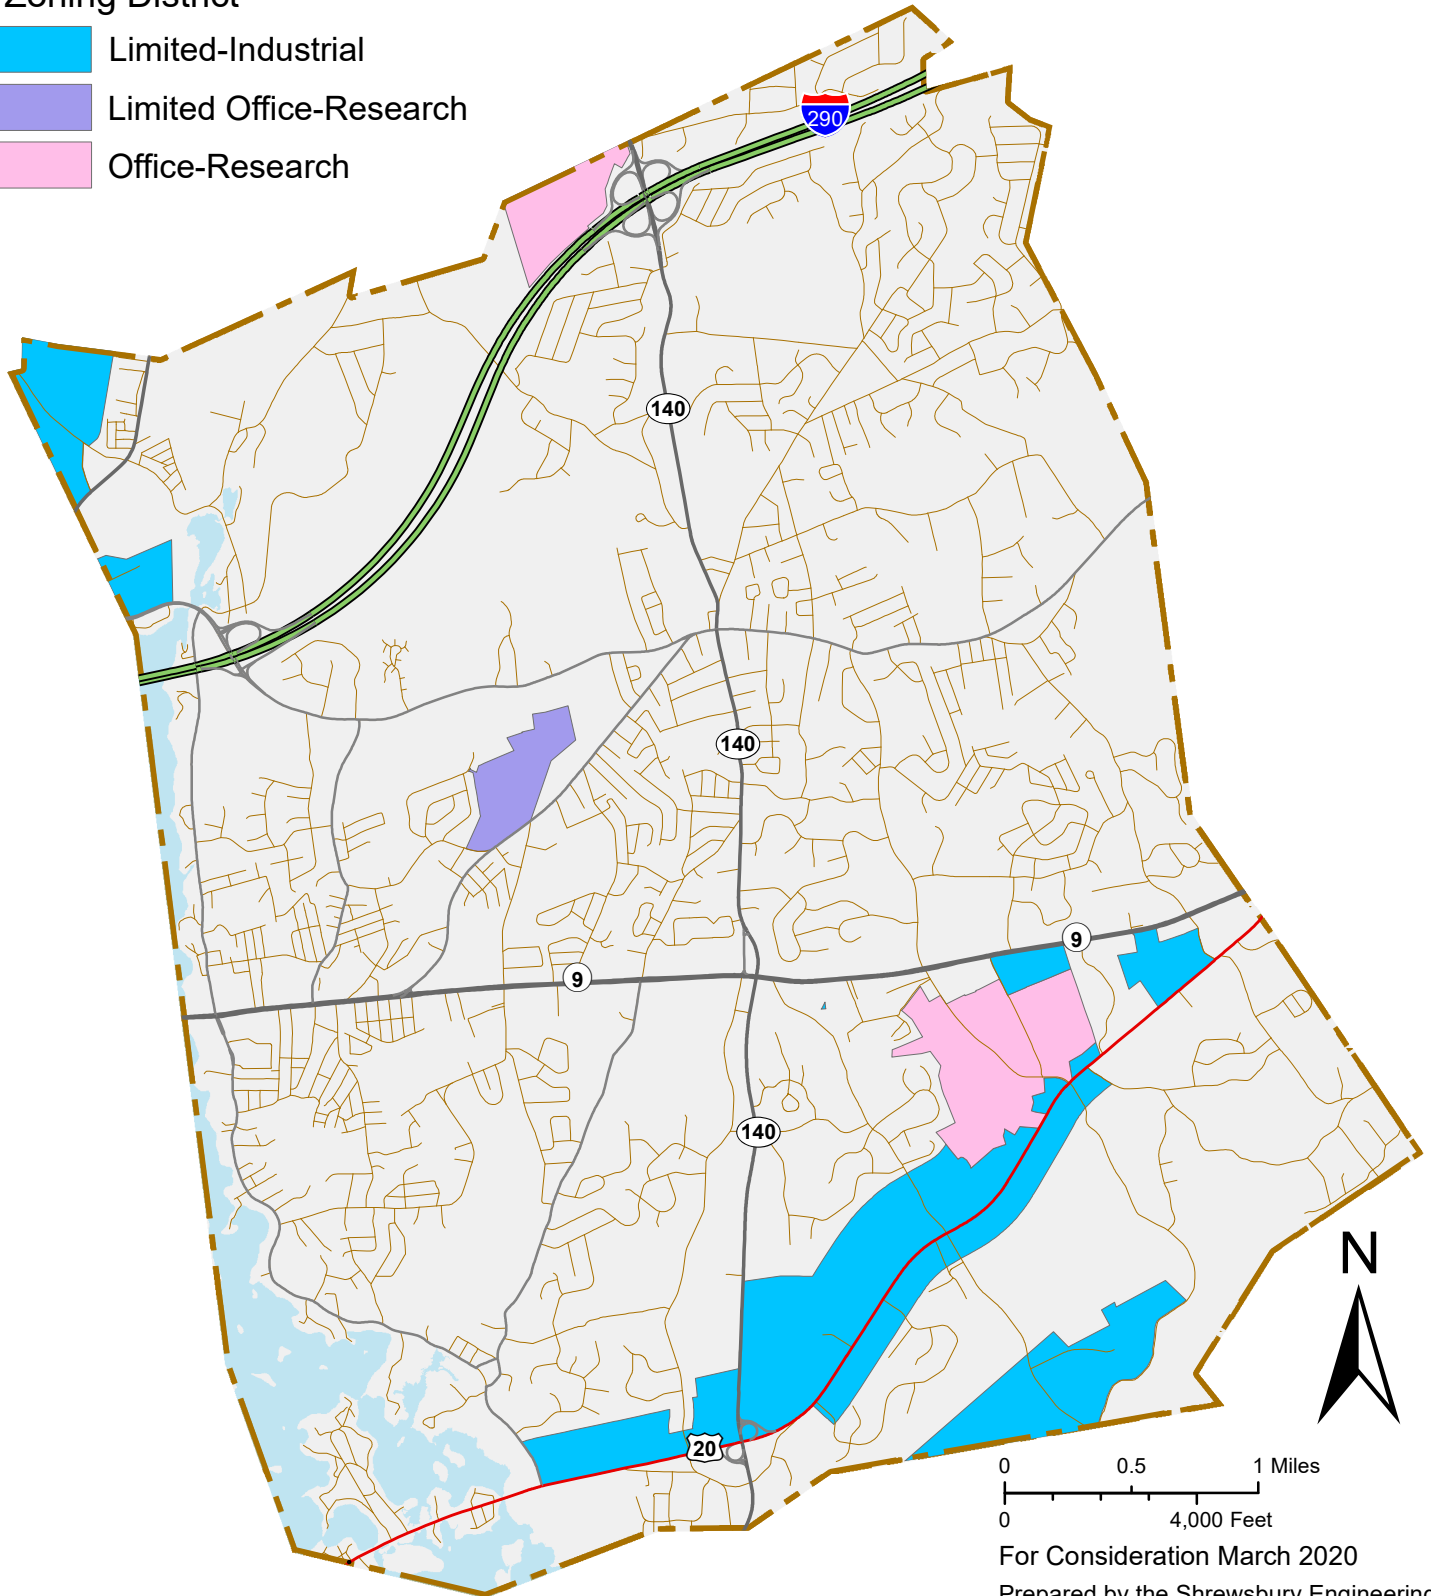

Zoning Map For Marijuana Cultivator & Craft Marijuana Cultivator Cooperative

Zoning District

-  Limited-Industrial
-  Limited Office-Research
-  Office-Research

For Consideration March 2020
Prepared by the Shrewsbury Engineering Div.