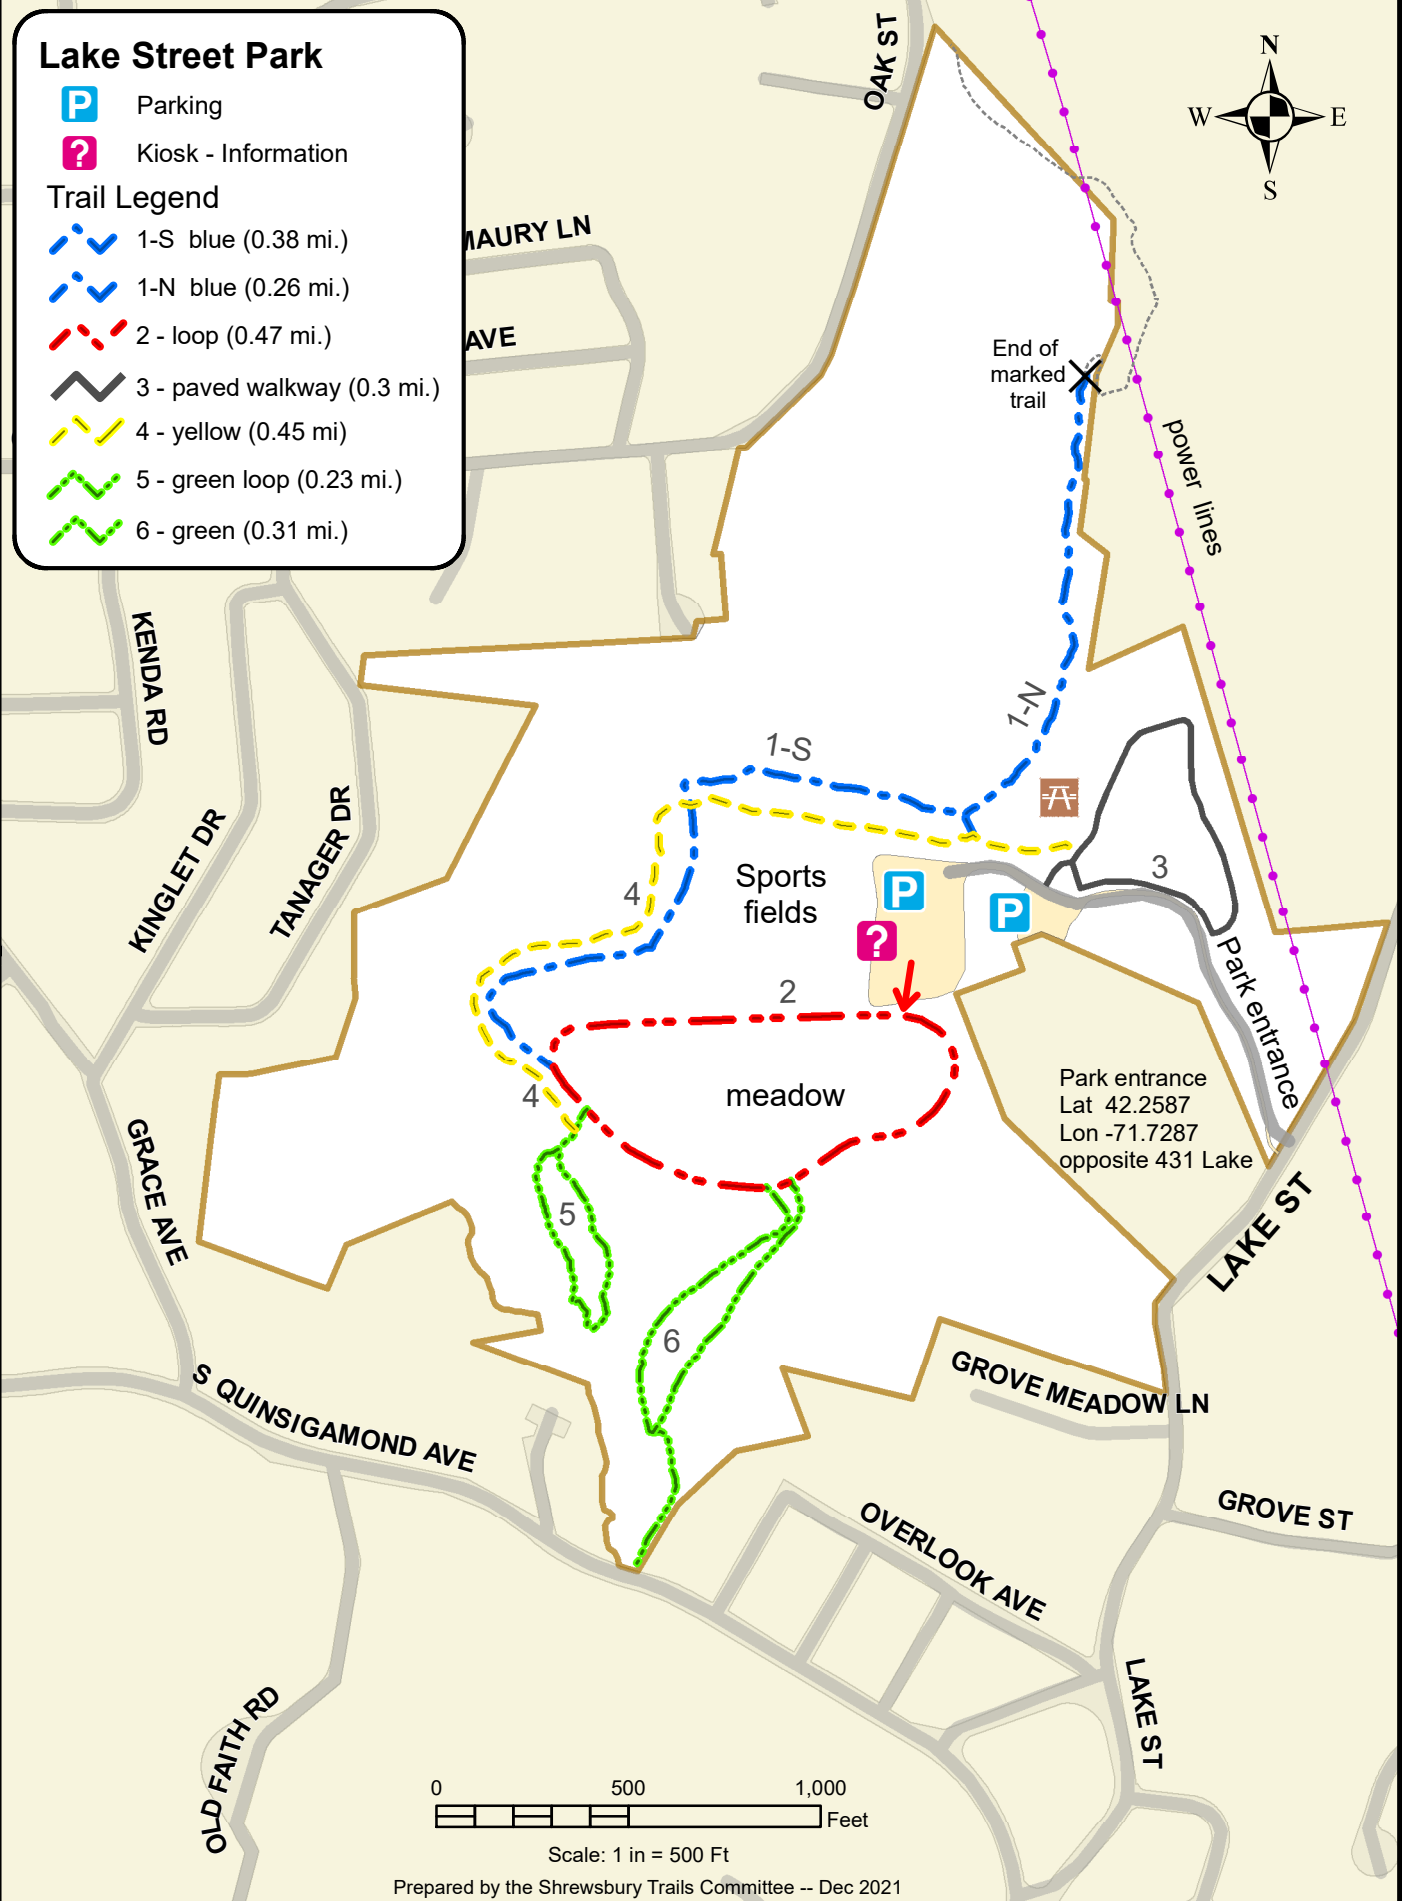

# Lake Street Park

-  Parking
-  Kiosk - Information

## Trail Legend

-  1-S blue (0.38 mi.)
-  1-N blue (0.26 mi.)
-  2 - loop (0.47 mi.)
-  3 - paved walkway (0.3 mi.)
-  4 - yellow (0.45 mi.)
-  5 - green loop (0.23 mi.)
-  6 - green (0.31 mi.)

Scale: 1 in = 500 Ft